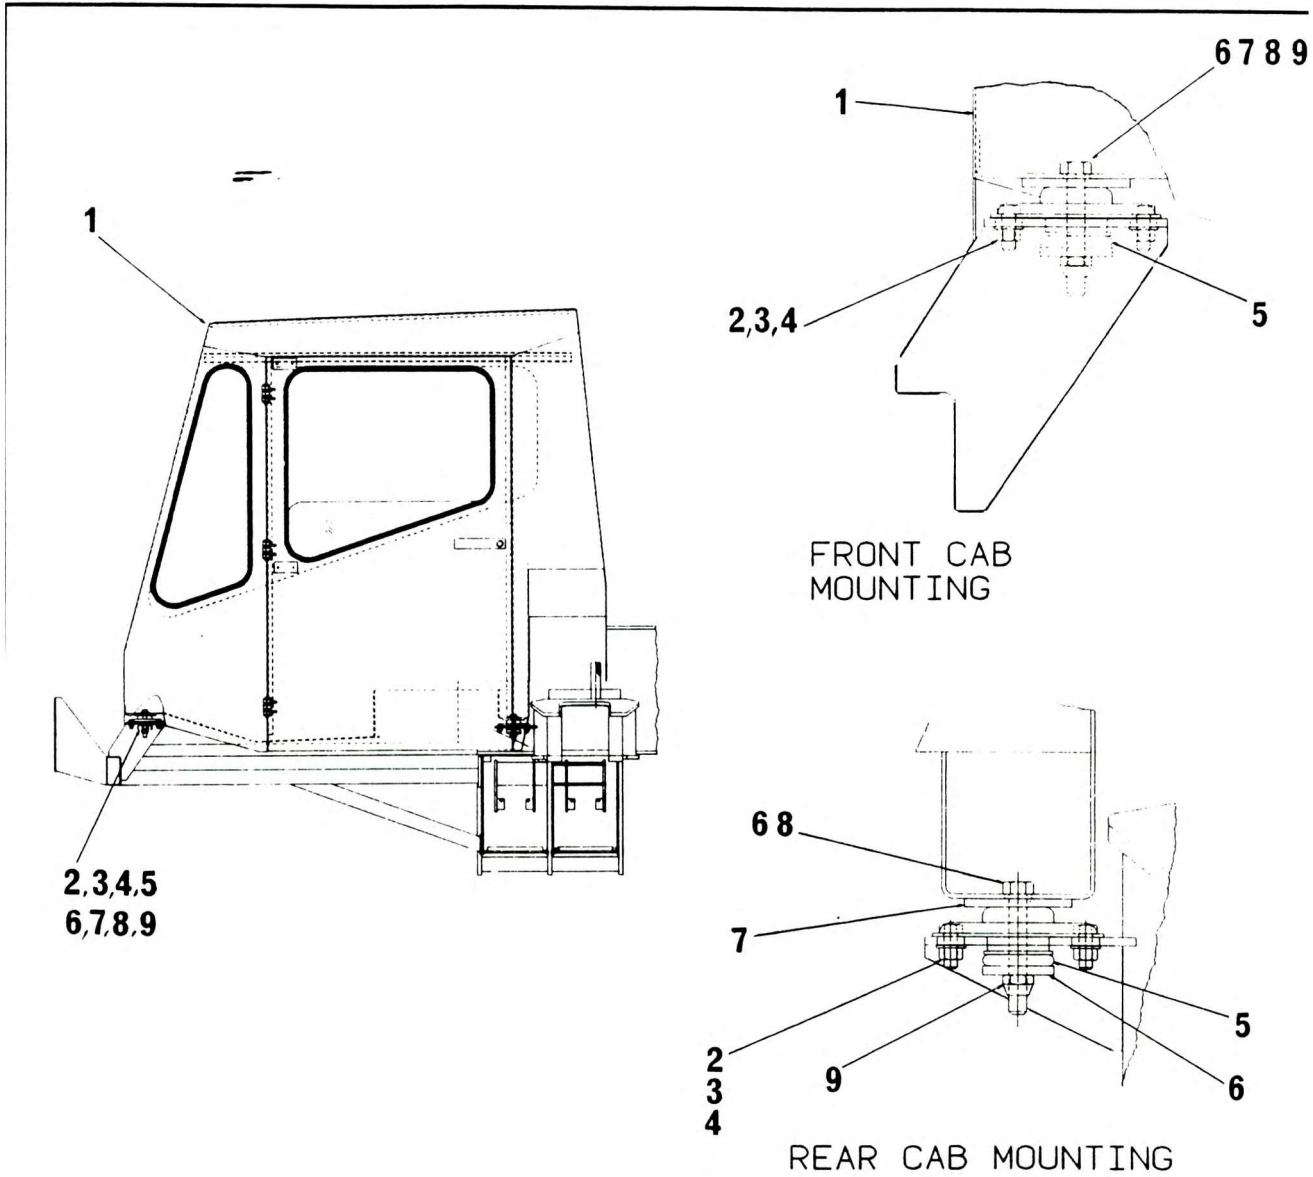

CHASSIS CAB INSTALL

NO.	PART NO.	QTY.	DESCRIPTION	NO.	PART NO.	QTY.	DESCRIPTION
1 +	6-245-990265	1	Cab Chassis Complete				
2	7045303	8	Screw M10 x 25 Lg				
3	7066538	8	Washer M10				
4	7069304	8	Nut Nyloc M10				
5	7-638-000187	4	Shock Mount				
6	6-949-000036	8	Washer				
7	7-949-000148	4	Flatwasher				
8	7092202	4	Bolt M12 x 80 Lg				
9	7069407	4	Nut Nyloc M12				

+ See further breakdown in this group

6-245-990264
Issue No. 01